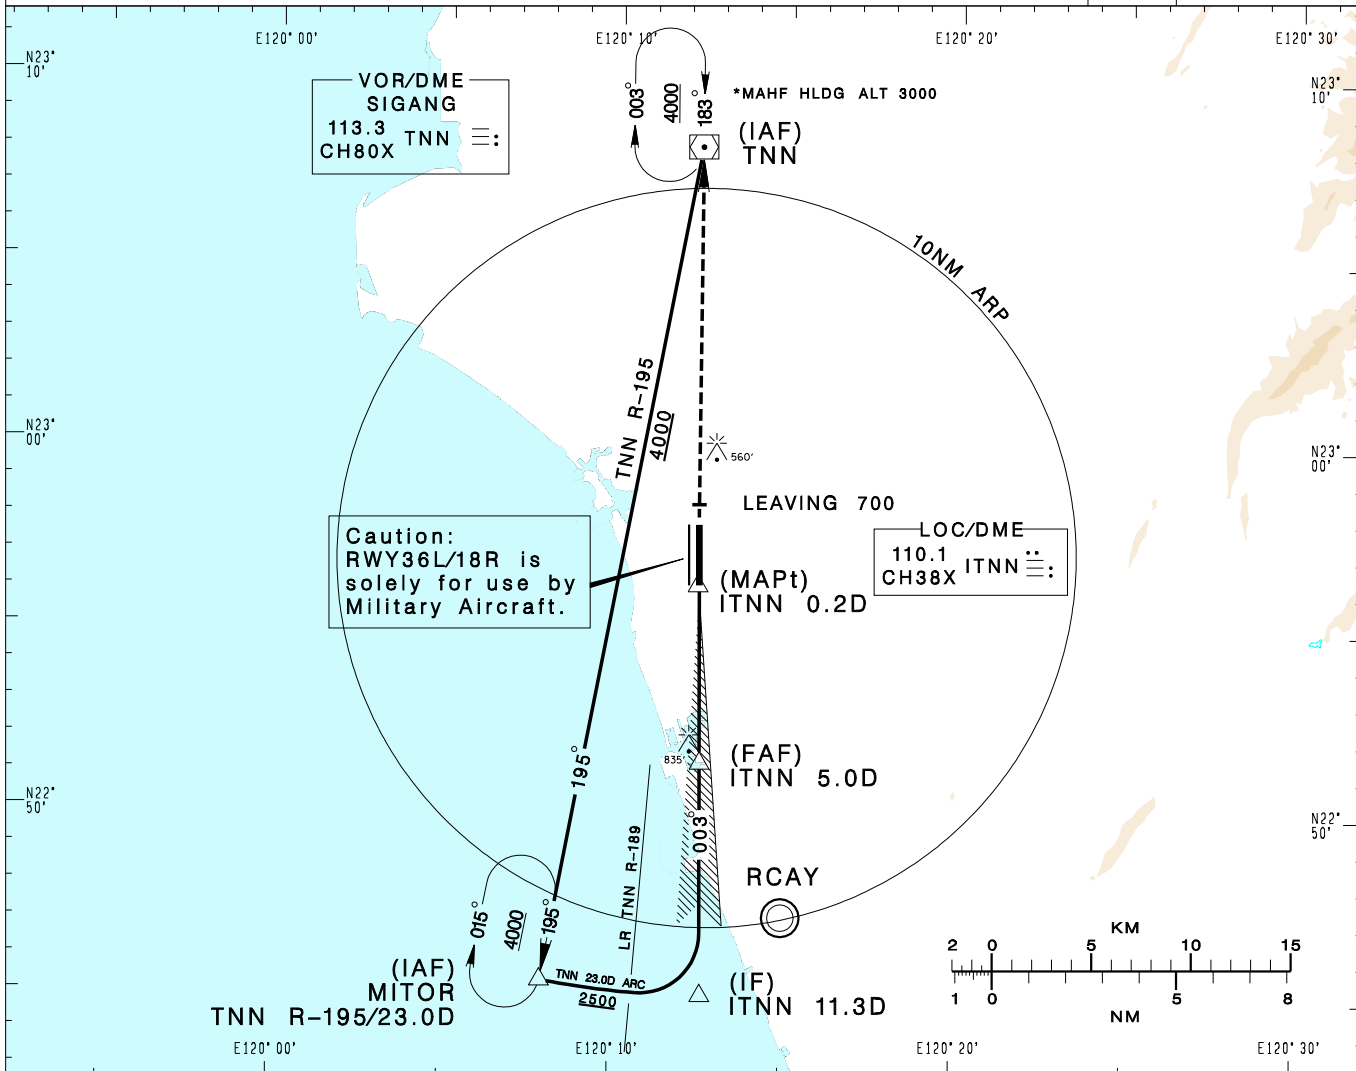

臺南機場
TAINAN AD

RCNN
LOC RWY36R

KAOHSIUNG APP 121.1 228.4		TAINAN TWR 118.4 236.6 126.18 363.8		VAR 4°W-2023 	7600' MSA ARP 25NM
Apt Elev: 64'	Rwy36R THR Elev: 32'	Trans Level: FL130	Trans Alt: 11,000'		
BEARINGS ARE MAGNETIC; DISTANCES ARE NAUTICAL MILES; ELEVATIONS, HEIGHTS IN FEET					

DIST to ITNN	2.0DME	3.0DME	4.0DME	5.0DME
ADVISORY ALT	660	980	1290	1610

MINIMA (OCA IN FT, VIS IN M, OCH IN FT)					NOTE CIRCLING NOT AUTHORIZED EAST OF RWY. *DME REQUIRED.
CATEGORY	A	B	C	D	
STRAIGHT IN	600/800 RVR750	568	600/1900 568		
STRAIGHT IN (ALS OUT)	600/1600 568		600/2600 568		
CIRCLING	860/1900 796	860/2800 796	960/3700 896	1230/4600 1166	