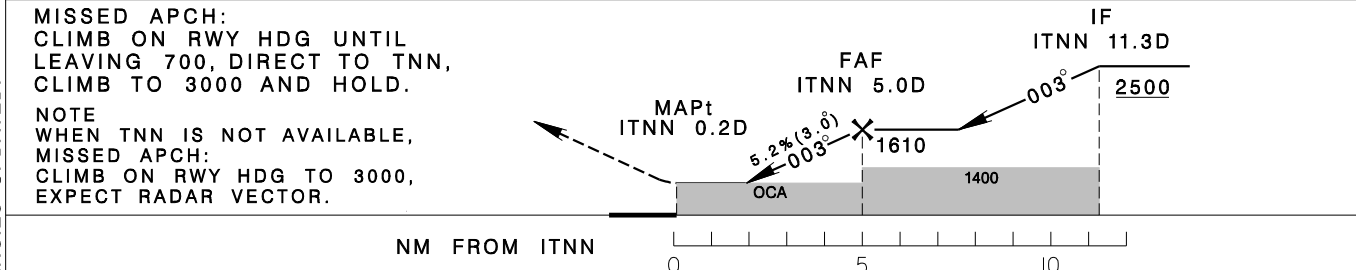

臺南機場
TAINAN AD

RCNN
LOC RWY36R

KAOHSIUNG APP 121.1 228.4		TAINAN TWR 118.4 236.6 126.18 363.8		VAR 4°W-2023 	7600' MSA ARP 25NM
Apt Elev: 64'	Rwy36R THR Elev: 32'	Trans Level: FL130	Trans Alt: 11,000'		
BEARINGS ARE MAGNETIC; DISTANCES ARE NAUTICAL MILES; ELEVATIONS, HEIGHTS IN FEET					

DIST to ITNN	2.0DME	3.0DME	4.0DME	5.0DME
ADVISORY ALT	660	980	1290	1610

MINIMA (OCA IN FT, VIS IN M, OCH IN FT)					NOTE CIRCLING NOT AUTHORIZED EAST OF RWY. *DME REQUIRED.
CATEGORY	A	B	C	D	
STRAIGHT IN	600/800 RVR750	568	600/1900 568		
STRAIGHT IN (ALS OUT)	600/1600 568		600/2600 568		
CIRCLING	860/1900 796	860/2800 796	960/3700 896	1230/4600 1166	